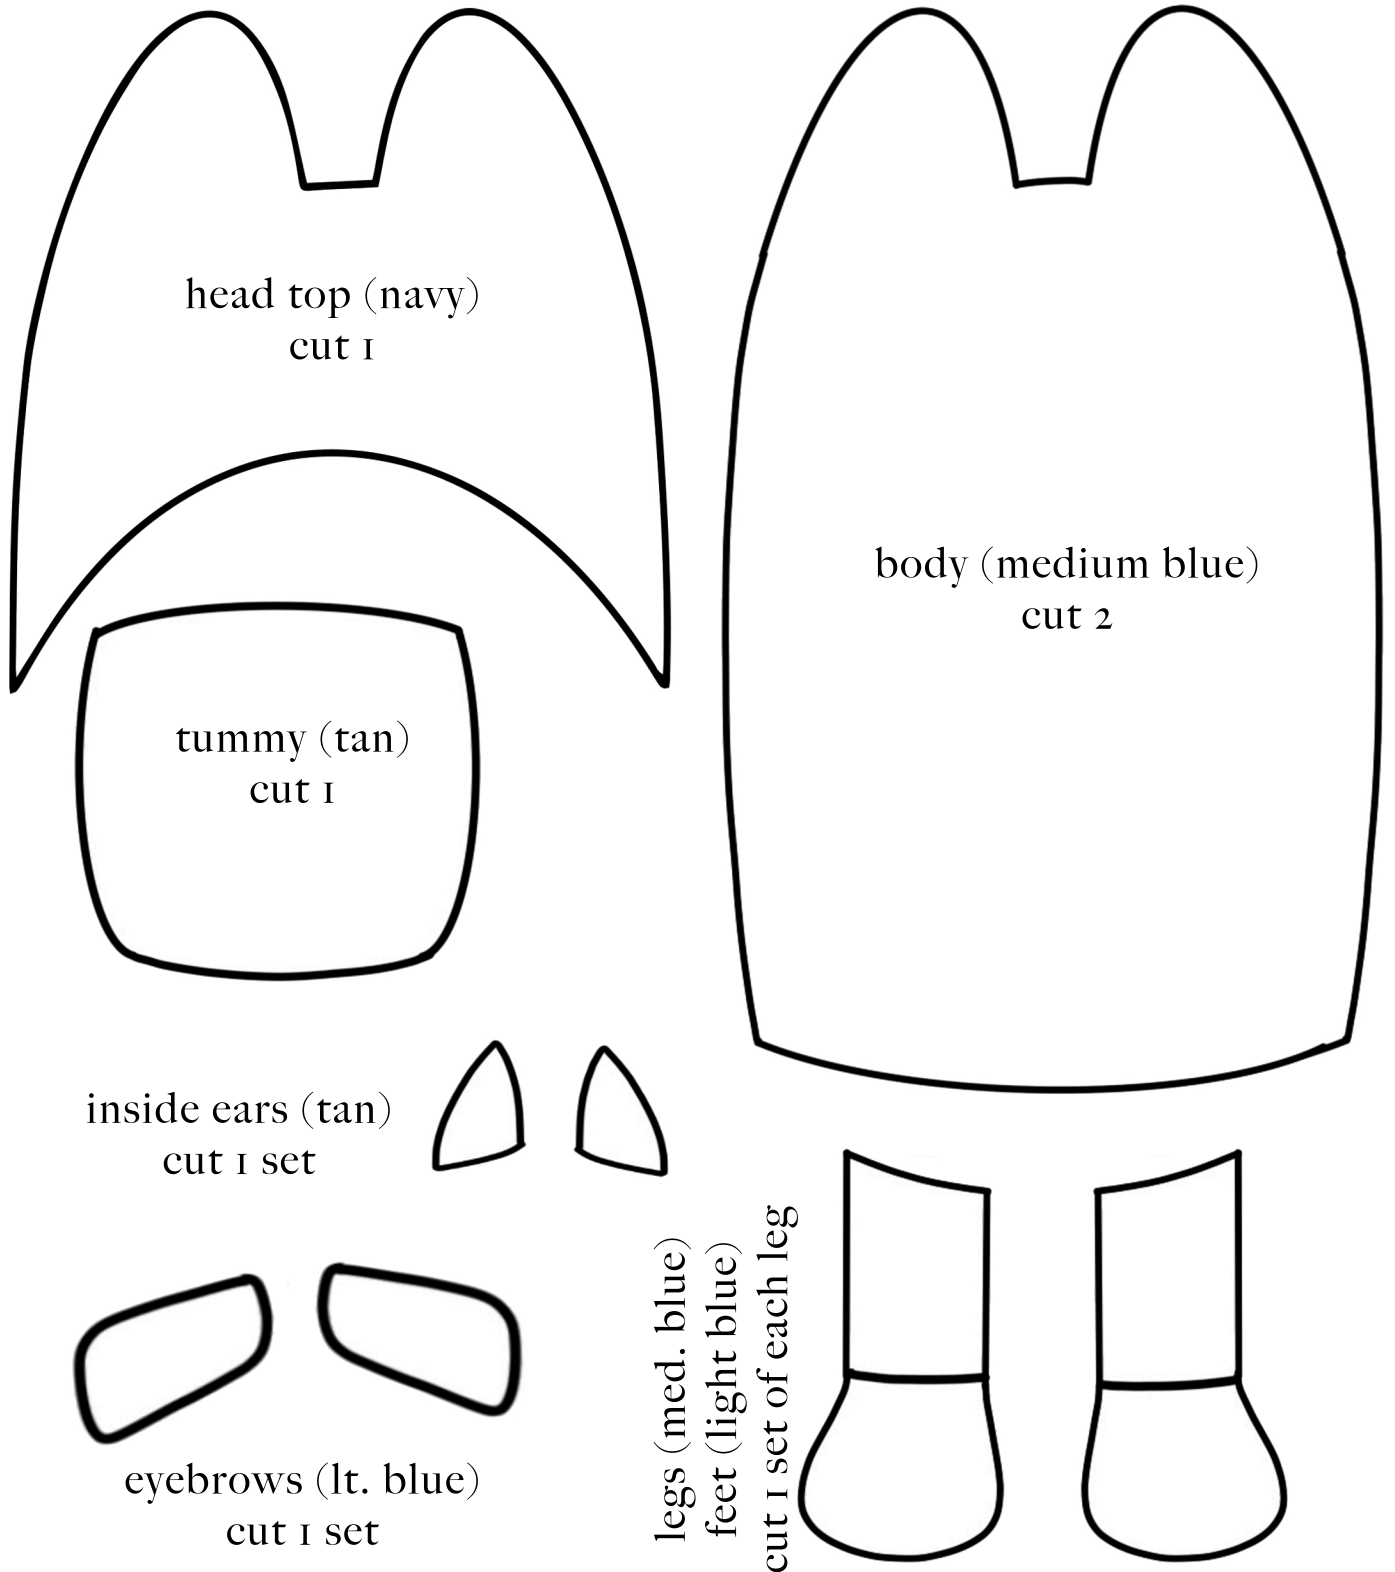

BANDIT PLUSH

pattern + design
from @ohyaystudio

BANDIT PLUSH

pattern + design
from @ohyaystudio

nose (black)
cut 1

snout (tan)
cut 1

eyes (white + black)
cut 1 set

arms (med. blue)
hands (lt. blue)
cut 1 set each arm