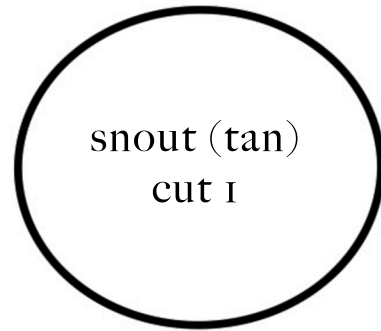

BANDIT PLUSH

pattern + design
from @ohyaystudio

BANDIT PLUSH

pattern + design
from @ohyaystudio

nose (black)
cut 1

snout (tan)
cut 1

eyes (white + black)
cut 1 set

arms (med. blue)
hands (lt. blue)
cut 1 set each arm